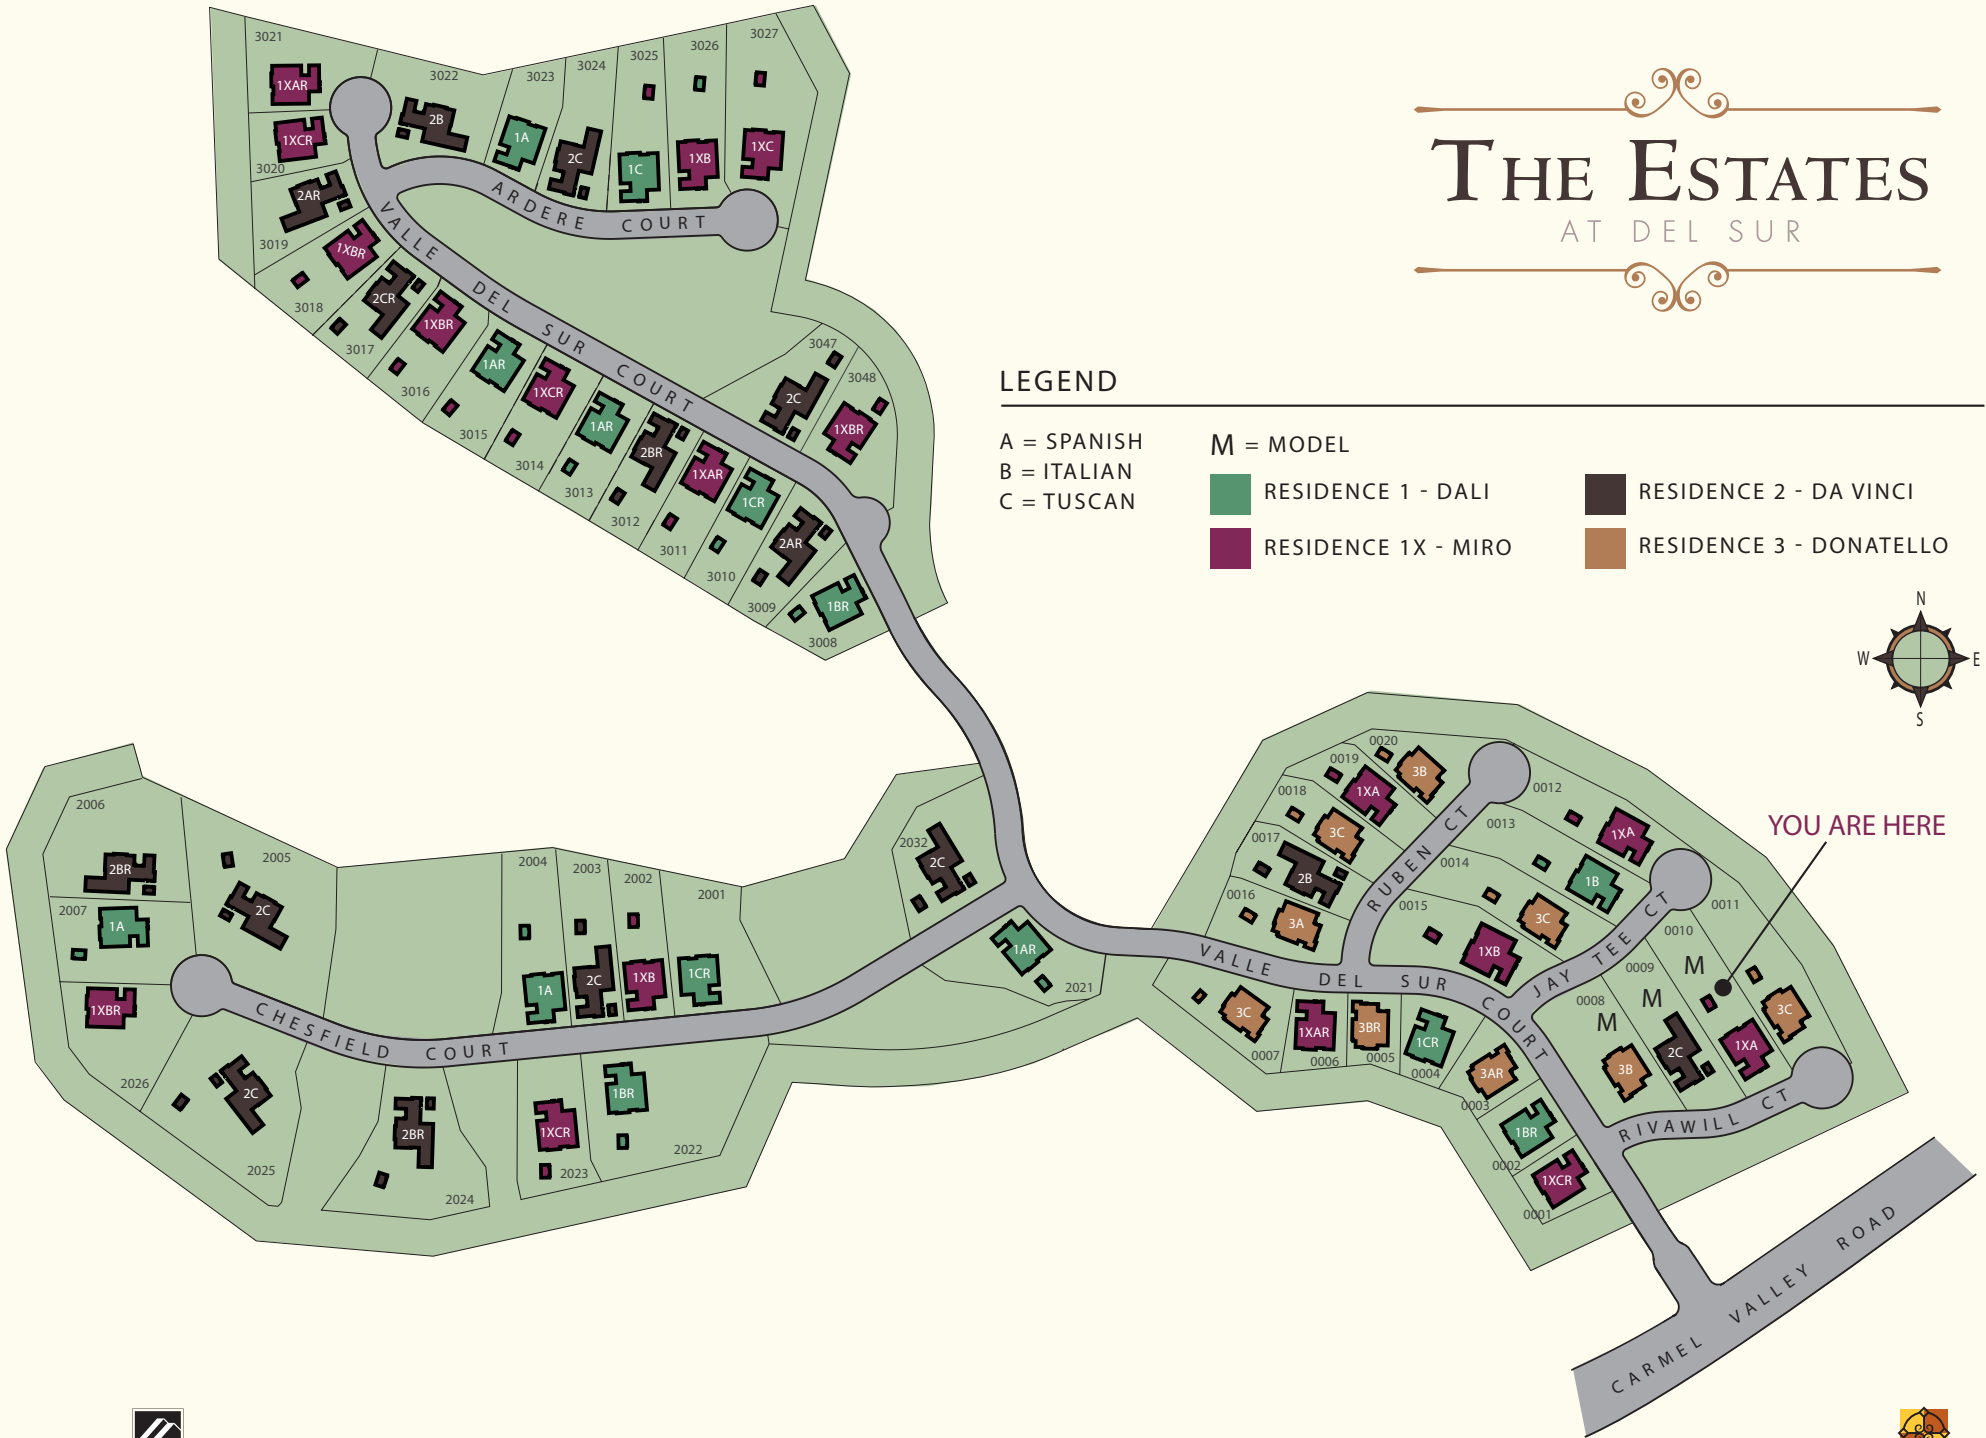

THE ESTATES

AT DEL SUR

LEGEND

A = SPANISH
B = ITALIAN
C = TUSCAN

M = MODEL

RESIDENCE 1 - DALI
RESIDENCE 1X - MIRO

RESIDENCE 2 - DA VINCI
RESIDENCE 3 - DONATELLO

STANDARD PACIFIC HOMES

This site plan is not intended as a legal description of the property. The depiction of boundaries and building locations is meant to serve as a general guide. The actual boundaries and building locations will differ to some extent from the above depiction. Legal descriptions are available for your information. Plans are subject to change. Ask a Sales Representative for details. 3/16.

Del Sur